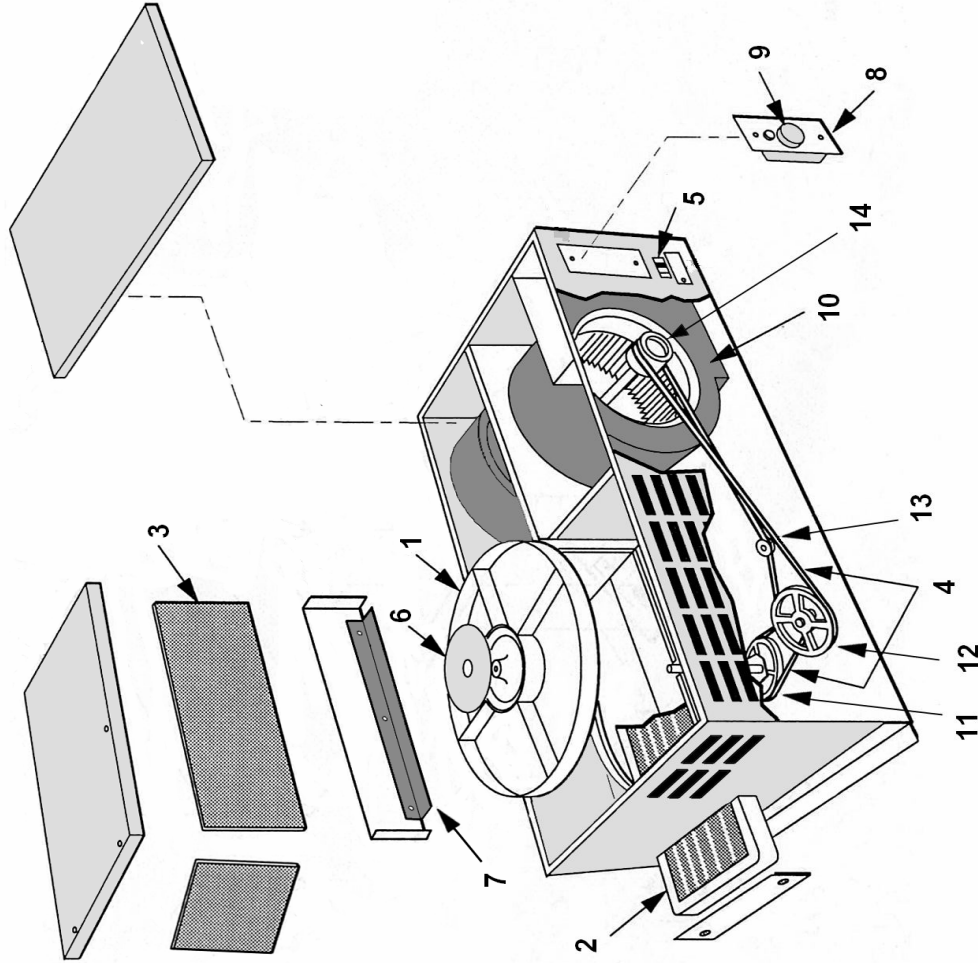

ITEM	DESCRIPTION	AIRXCHANGE PART NO.
1	Desiccant Heat Wheel	181082A
1	Sensible Heat Wheel	181010A
2	Fresh Air Intake Filter (single)	181011A
2	Fresh Air Intake Filter (12 Pack)	181011B
2	Fresh Air Intake Filter (6 Pack)	181011C
3	Room Air Filter Set	181012A
4	Belt Set	181013A
4	Reduction Drive Belt (large)	181081A
4	Wheel Drive Belt (small)	181080A
5	3 Position Switch (HI-OFF-LO)	181047
5	2 Position Switch (HI-LO)	181091
6	Hub Cover	181053A
7	Air Curtain Set	181048
8	Fresh Air Control	181015
9	Fresh Air Control Knob	NA
10	Blower and Motor Assembly (w/Cap)	181056
11	Wheel Drive Pulley	181054
12	Reduction Drive Pulley	181051
13	Idle Pulley	182482A
14	Blower Drive Pulley	181059